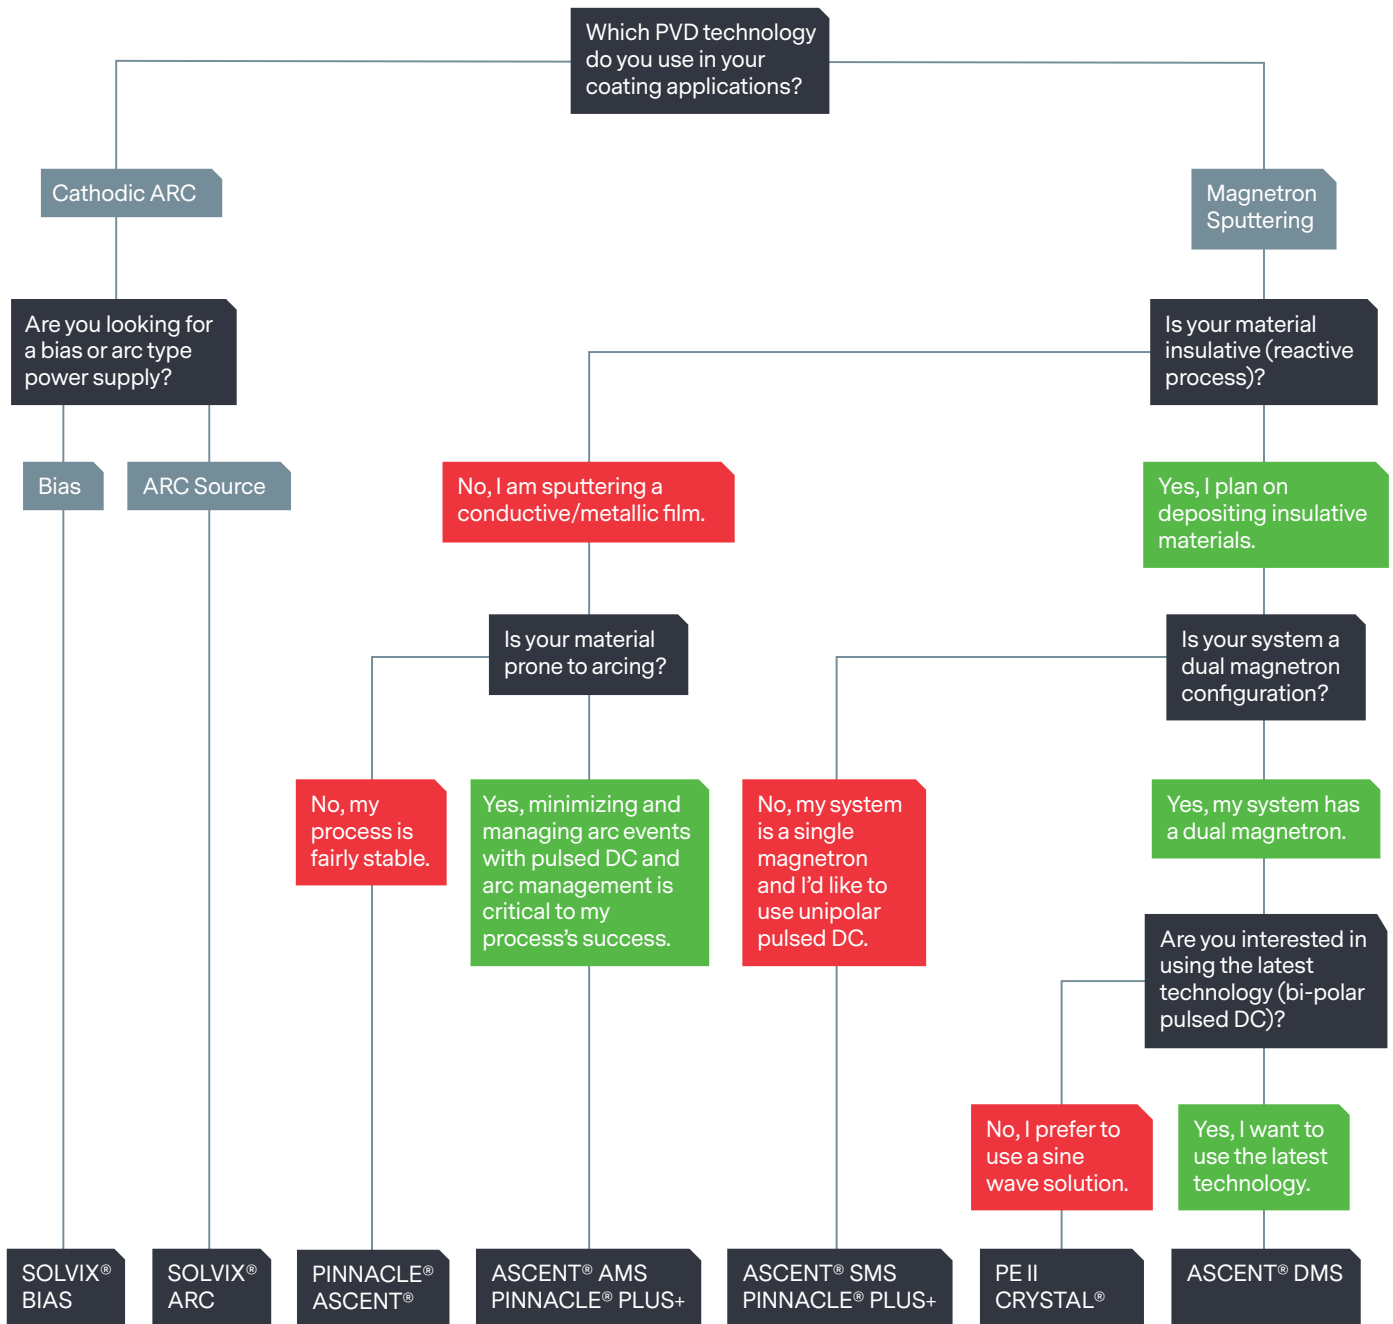

# WHICH THIN FILM POWER SUPPLY IS RIGHT FOR YOU?

Advanced Energy's thin film power supplies offer highly efficient, easy-to-integrate power for improved process control in a wide variety of applications. Use the decision tree below to help you identify the right power supply for your application.